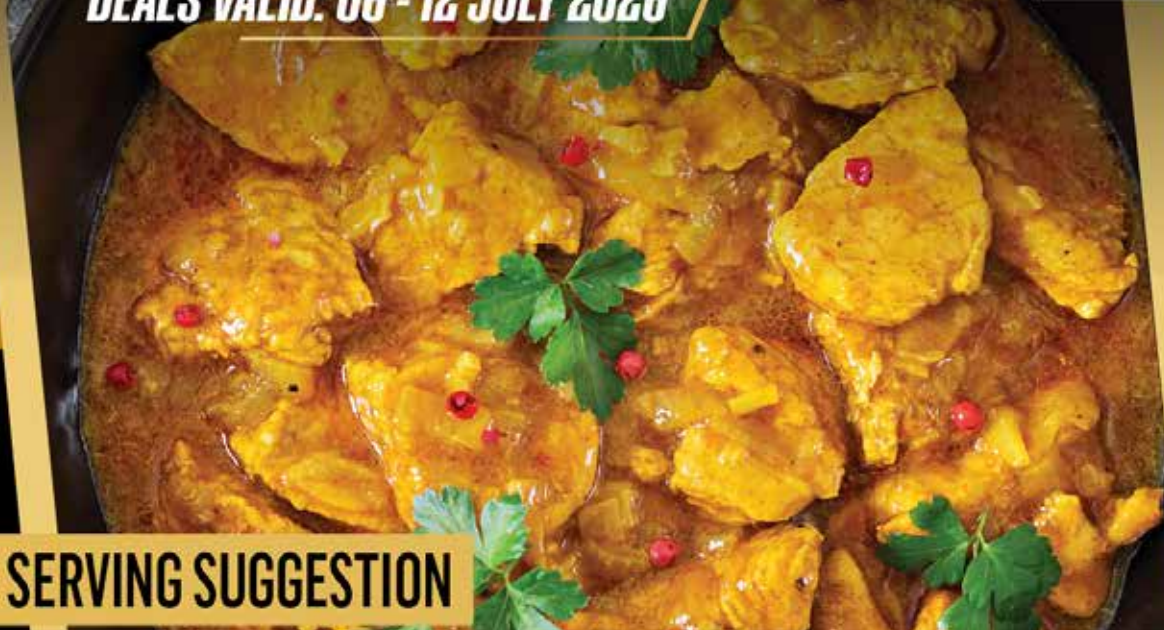

Top Deals

Lekker Value

DEALS VALID: 06 - 12 JULY 2026

Top Deals Lekker Value

DEALS VALID: 06 - 12 JULY 2026

SERVING SUGGESTION

FROZEN CHICKEN IQF - CURRY PIECES

R49⁹⁹ KG